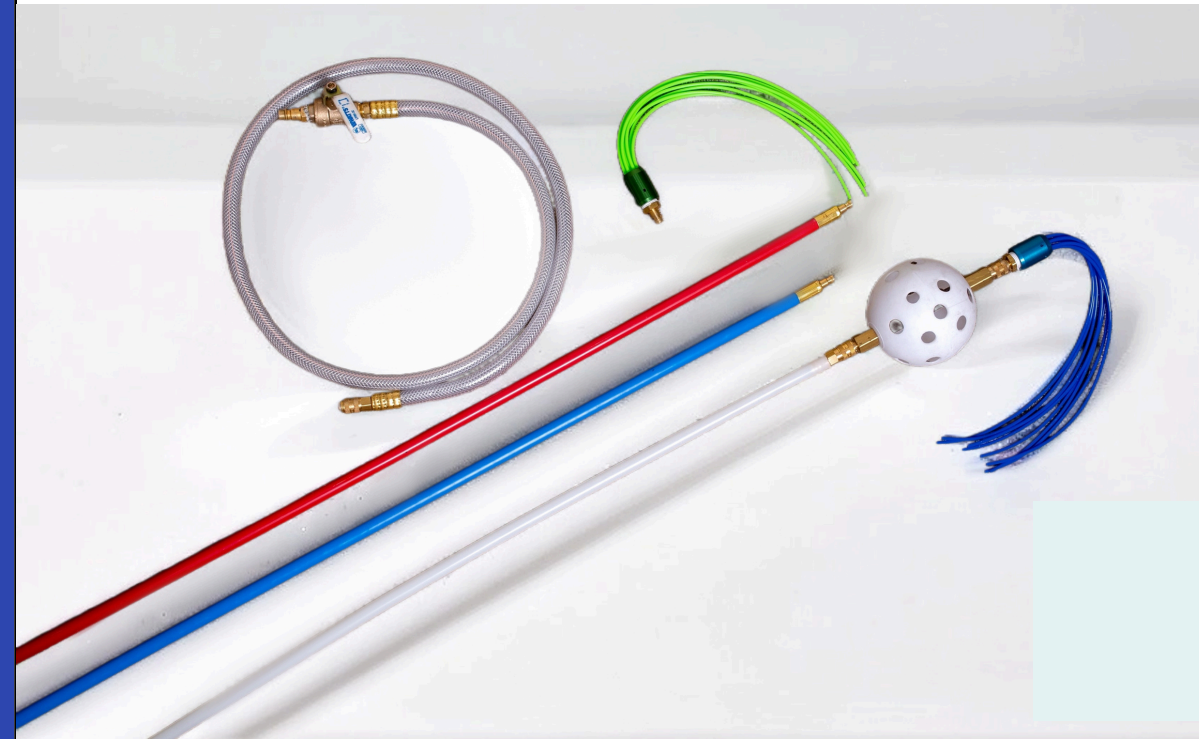

AIR DUCT CLEANING TOOLS

AWS-22

Air Whip System

ST - 22 Air Whip System

ST - 22 Air Web system is the standard Air Web systems for cleaning air conditioning ducts. Its method of operation depends on moving dust and germs inside the air conditioning ducts in two directions, forward and backward, towards the negative air machine.

**3 RODS 1.5 M LENGTH
INTERLOCKABLE
DIFFERENT
DIAMETERS & HARDNESS**

Set Content

**ON/OFF CONTROL
ASSEMBLY WITH
2M PIPE**

**3.5 IN DUCT BALL
SUPPORT ASSEMBLY**

**14 IN FORWARD
OCTOPUS WHIP**

**14 IN REVERSE
OCTOPUS WHIP**